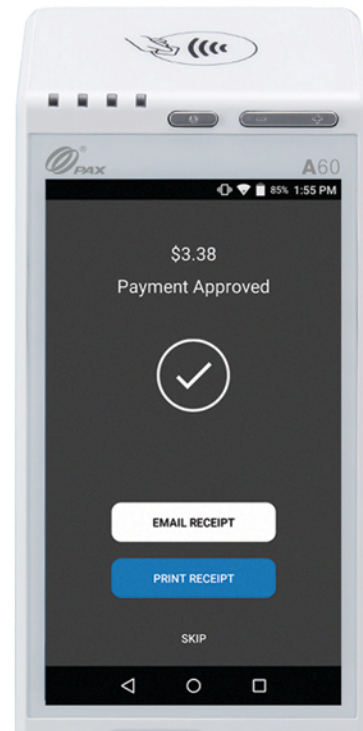

CONTACT US TODAY!

877-777-5530
 sales@paradisepos.com
 www.paradisepos.com